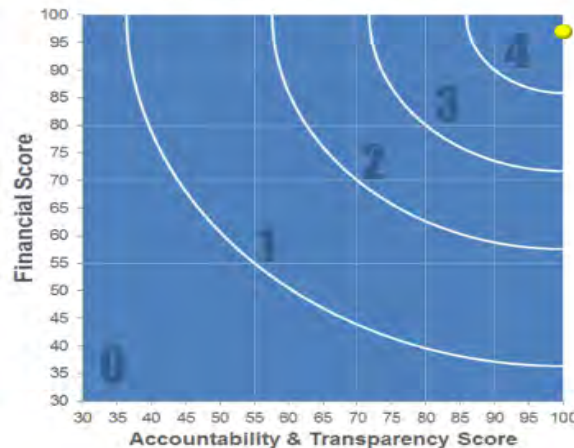

[Top Ten Lists](#) | [Hot Topics](#) | [Tips for Donors](#) | [Methodology](#) | [Support Charity Navigator](#)

CHARITY SEARCH

enter charity name, keywords, or EIN

☐ Name Only

[SEARCH](#)

| [Advanced](#)

| [A-Z Directory](#)

| [4-Star Charities](#)

Charity Contact Info

The Rotary Foundation of Rotary International
One Rotary Center
1580 Sherman Avenue
Evanston, IL 60201
tel: (866) 976-8279
fax: (847) 328-8554
EIN: 36-3246072

Mail donations to:
14280 Collections Center Drive
Chicago, IL 60693

[Visit Web Site](#)

Board Leadership

Kalyan Banerjee
Chair

CEO

John Hewko
General Secretary

Rating Profile Table of Contents

[Overall Score & Rating](#)

[Financial Performance Metrics](#)

[Accountability & Transparency Performance Metrics](#)

[Income Statement](#)

[Financial Charts](#)

[Compensation of Leaders](#)

[Mission](#)

[Charities Performing Similar Types of Work](#)

International : International Peace, Security, and Affairs (Grantmaking)

The Rotary Foundation of Rotary International

Enabling Rotarians to advance world understanding, goodwill, and peace

[Add to My Charities](#)

[Donate to this Charity](#)

[Print](#)

SHARE

Rating Profile

[Programs](#)

[Historical Ratings](#)

[IRS (Forms 990)](#)

[Comments (16)](#)

	Score (out of 100)	Rating
Overall Score & Rating	97.87	★★★★
Financial	97.00	★★★★
Accountability & Transparency	100.00	★★★★

This rating was published 11/01/2016 and includes data from FY2015, the most recent 990 received at that time. Why isn't this based on more recent data?

[Learn more about how we calculate the overall score and rating.](#)

[Back to Top ▲](#)